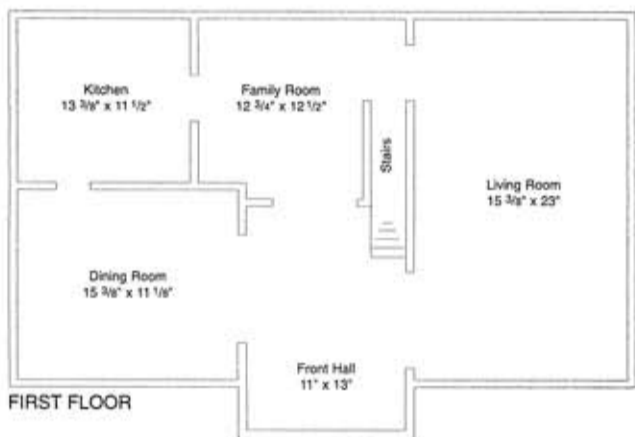

The Thornhill 1/12th Scale

Component Set and Floor Plans

9001 1/12th Scale Thornhill Shell Kit

Complete pre-cut shell kit. 36"H x 28"D x 46"L

Sug. Ret. \$535.00

9002 1/12th Scale Thornhill Component Set

Complete component set including interior and exterior doors, windows, shingles, hardware, staircases, and trim.

Sug. Ret. \$611.85

List of components in component set:

Item #	Description	Qty.	1999 Sug. Ret.
1105	Round Door Knob	10	1.95
1114	Knob with Keyplate	9	1.95
1139	Opryland Door Handle	1	1.75
5014	Palladian Window	8	15.95
5031	Victorian Slim Window	8	9.95
5049	Circlehead Window	1	25.50
6007	6-Panel Interior Door	9	9.95
6010	Jamestown Door	1	22.50
6011	French Door	3	14.50
6026	Dbl. Entry Interior Door	2	17.95
7000	Straight Stair Kit	2	19.95
7012	Newel Post	1	4.75
7019	Stair Spindles	2	4.25
7020	Stair Handrail	2	1.75
7041	Door & Window Casing	12	1.25
7104	Square Butt Shingles	3	26.95