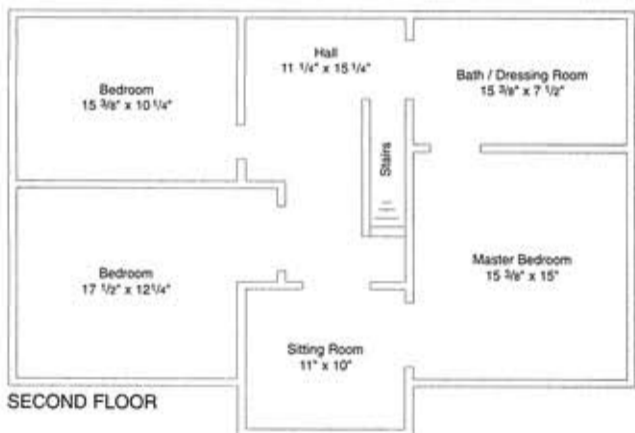

The Thornhill 1/12th Scale

Component Set and Floor Plans

9001 1/12th Scale Thornhill Shell Kit

Complete pre-cut shell kit. 36"H x 28"D x 46"L

Sug. Ret. \$535.00

9002 1/12th Scale Thornhill Component Set

Complete component set including interior and exterior doors, windows, shingles, hardware, staircases, and trim.

Sug. Ret. \$611.85

List of components in component set:

Item #	Description	Qty.	1999 Sug. Ret.
1105	Round Door Knob	10	1.95
1114	Knob with Keyplate	9	1.95
1139	Opryland Door Handle	1	1.75
5014	Palladian Window	8	15.95
5031	Victorian Slim Window	8	9.95
5049	Circlehead Window	1	25.50
6007	6-Panel Interior Door	9	9.95
6010	Jamestown Door	1	22.50
6011	French Door	3	14.50
6026	Dbl. Entry Interior Door	2	17.95
7000	Straight Stair Kit	2	19.95
7012	Newel Post	1	4.75
7019	Stair Spindles	2	4.25
7020	Stair Handrail	2	1.75
7041	Door & Window Casing	12	1.25
7104	Square Butt Shingles	3	26.95