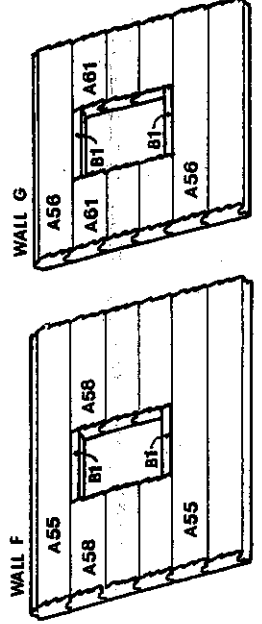

MODEL HOMES

Div. Colonial Craftsmen, Inc.

NO.1008 So. Plantation

4010 Dollhouse Builders' Glue
 Superior quality white glue, specially formulated for wood dollhouse construction. 8 oz. dispenser bottle with helpful instructions.

SHEET

P4

P3

P2

2
SHEET

D6

P7

P6