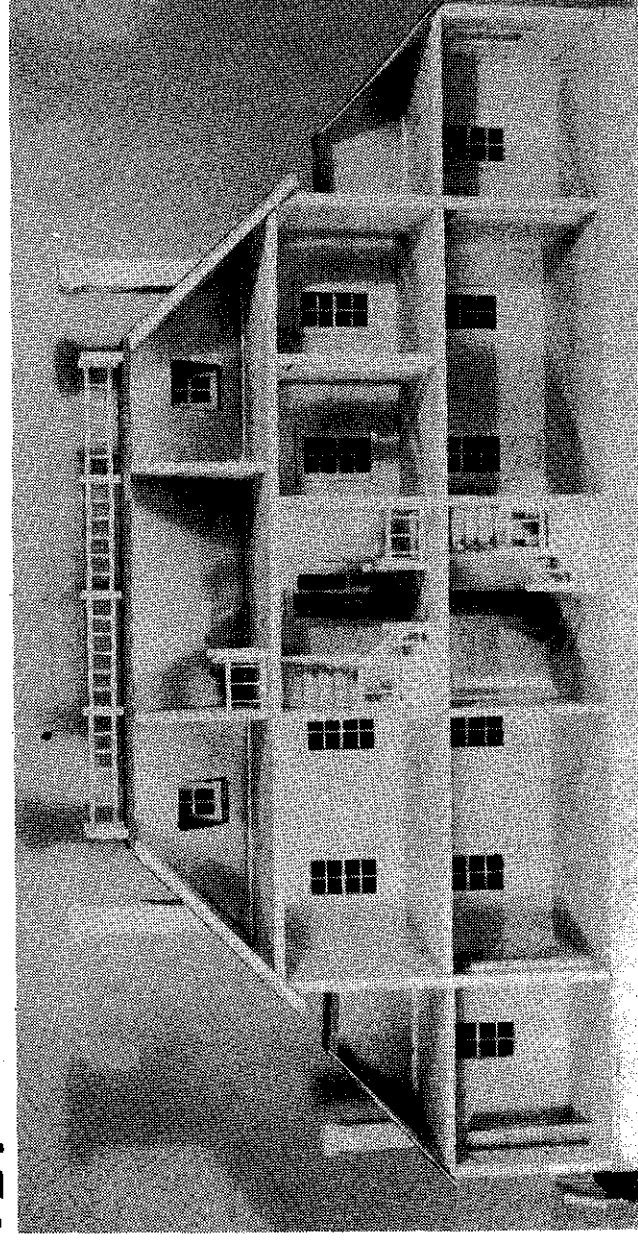

SHEET 6

DOLL HOUSE PAINTS

High quality, water-based paints in 6 popular "real house" colors plus white. Convenient 8 oz. size in wide mouth jar for easy brush application. Dries fast; covers many surfaces in one coat.

P24

P25