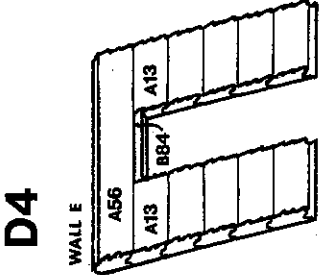

MODEL HOMES

Div. Colonial Craftsmen, Inc.

NO.1008 So. Plantation

4010 Dollhouse Builders' Glue
 Superior quality white glue, specially formulated for wood dollhouse construction. 8 oz. dispenser bottle with helpful instructions.

SHEET

P4

P3

P2

2
SHEET

D6

P7

P6